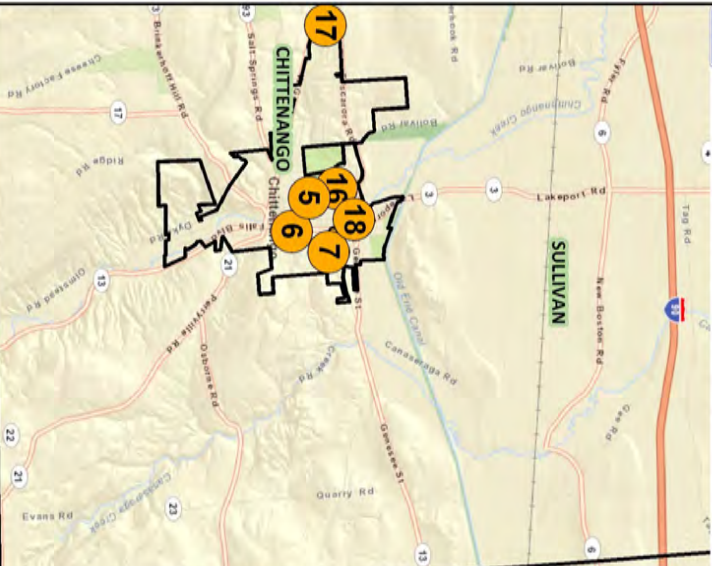

Wheelchair Accessible Service

CAZENOVIA-CHITTENANGO-CANASTOTA Bus #2

Map #	Address	Municipality	Location	Morning	Afternoon
1	5262 State Route 20	Munnsville	MUNNSVILLE HOTEL	5:45 AM	
2	533 Main St.	Oneida	HAZEL CARPENTER HOME	6:00 AM	
3	103 South Peterboro St	Canastota	KEYBANK	6:10 AM	
4	138 Dominic Bruno Blvd	Canastota	MADISON COUNTY OFFICE FOR THE AGING	6:15 AM	
5	331 Russell St	Chittenango	STONEHEDGE NURSING HOME	6:25 AM	
6	Arch/Genesee St	Chittenango	INTERSECTION	6:30 AM	
7	239 West Genesee St.	Chittenango	NY PIZZERIA	6:32 AM	
8	100 Albany St	Cazenovia	CAZENOVIA LIBRARY	6:45 AM	
9	2777 Route 20	Cazenovia	DIELECTRIC LABS, INC.	6:50 AM	
10	2711 Route 20	Cazenovia	MARQUARDT SWITCHES, INC.	6:55 AM	
11	85 - 87 - 89 Nelson St	Cazenovia	TOPS (CAZENOVIA) ON CALL	7:00 AM	
12	21 Fernway Green	Cazenovia	FENNWAY GREEN APARTMENTS	7:33 AM	
13	13 Carriage House Circle	Cazenovia	CARRIAGE LANE GARDEN APARTMENTS	7:35 AM	
14	24 Nelson St	Cazenovia	C.C.L.F SENIOR HOUSING (CAZENOVIA)	7:38 AM	
9	2777 Route 20	Cazenovia	DIELECTRIC LABS, INC.		3:25 PM
10	2711 Route 20	Cazenovia	MARQUARDT SWITCHES, INC.		3:30 PM
8	100 Albany St	Cazenovia	CAZENOVIA LIBRARY		3:33 PM
15	41 Albany St	Cazenovia	COMMON GROUNDS (KINNEY PHARMACY)		3:36 PM
16	304 East Genesee St.	Chittenango	MEDWELL MEDICAL		3:55 PM
5	331 Russell St	Chittenango	STONEHEDGE NURSING HOME		4:06 PM
17	200 Tom Tom St	Chittenango	C.C.L.F SENIOR HOUSING (Chittenango)		4:15 PM
18	201 Tuscarora Rd	Chittenango	SALVATION ARMY		4:20 PM
19	1327 Seneca Tmpk	Canastota	OWL WIRE		4:30 PM
4	138 Dominic Bruno Blvd	Canastota	MADISON COUNTY OFFICE FOR THE AGING		4:32 PM
20	102 West Center St	Canastota	CANASTOTA LIBRARY		4:37 PM
21	400 Lamb Av	Canastota	STONELEIGH HOUSING		4:41 PM
22	340 North Peterboro Street	Canastota	CEDAR HOUSE APARTMENTS		4:46 PM
3	103 South Peterboro St	Canastota	KEYBANK		4:50 PM
23	205 South Peterboro St	Canastota	LENOX/CANASTOTA OFFICES/POLICE DEPT.		4:52 PM
24	423 South Peterboro St	Canastota	RENT AID		4:54 PM
25	3462 Conifer Dr	Canastota	LENOX LANDING APARTMENTS		4:56 PM
26	3400 Seneca Tmpk	Canastota	TOPS (CANASTOTA)		4:58 PM
27	138 North Court Street	Wampsville	MADISON COUNTY DMV/DSS BUILDING	8:43 AM	5:00 PM
28	3400 Seneca Tmpk	Canastota	TOPS (CANASTOTA)	9:30 AM	5:05 PM
28	3400 Seneca Tmpk	Canastota	TOPS (CANASTOTA) ON CALL	Until 10 AM	Until 6 PM

MADISON TRANSIT SYSTEM
Your Coordinated Mobility Solution