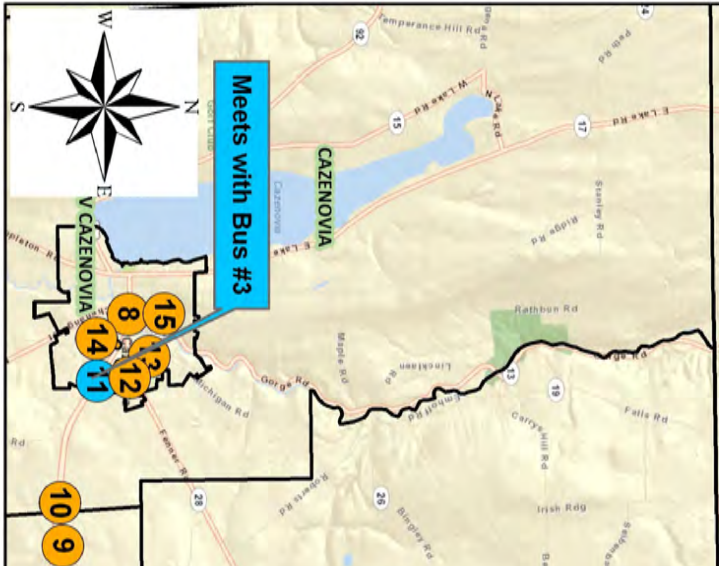

ONEIDA - BUS #1 AM

Map #	Address	City	Location	Loop 1	Loop 2	Loop 3
1	134 East Elm St	Oneida	ONEIDA HOUSING AUTHORITY APARTMENTS	7:40 AM	9:15 AM	10:50 AM
2	447 Sayles St	Oneida	ONEIDA AREA DAY CARE	7:45 AM	9:20 AM	10:55 AM
3	Seneca St/Route 5	Oneida	AMERCU CREDIT UNION	7:50 AM	9:25 AM	11:00 AM
4	226 Farrer Av	Oneida	ONEIDA TOWERS	8:00 AM	9:35 AM	11:10 AM
5	133 Farrer Av	Oneida	ONEIDA POST OFFICE	8:02 AM	9:37 AM	11:12 AM
6	138 Madison St	Oneida	SCRIBNERS STORE/BRNIE BUS TERMINAL	8:07 AM	9:42 AM	11:17 AM
7	109 North Main St	Oneida	ONEIDA CITY HALL	8:10 AM	9:45 AM	11:20 AM
8	1081 Northside Shopping Ctr	Oneida	MARY ROSE CLINIC	8:14 AM	9:49 AM	Midday
9	Northside Shopping Ctr	Oneida	DOLLAR GENERAL	8:16 AM	9:51 AM	Express Begins
10	1019 Northside Shopping Ctr	Oneida	CONSUMER SERVICES OF MADISON COUNTY	8:18 AM	9:53 AM	
11	1006 Lenox Av	Oneida	COLONIAL LAUNDROMAT	8:23 AM	9:58 AM	
12	1006 Oneida Plaza Drive	Oneida	WORKING SOLUTIONS CAREER CENTER	8:30 AM	10:05 AM	
13	2024 Genesee St	Oneida	WALMART	8:33 AM	10:08 AM	
14	138 North Court Street	Oneida	MADISON COUNTY DMV/DSS BUILDING	8:40 AM	10:15 AM	
15	321 Genesee Street	Oneida	ONEIDA HEALTHCARE FACILITY	8:50 AM	10:25 AM	
16	701 Seneca St	Oneida	YMCA	8:53 AM	10:28 AM	
17	142 Genesee St	Oneida	PRICE CHOPPER	8:58 AM	10:33 AM	
18	2110 Glenwood Shopping Plaza	Oneida	GLENWOOD PLAZA (stop near Big Lots)	9:02 AM	10:37 AM	
19	303 Main St	Oneida	TRIANGLE PARK/IORE FUNERAL HOME	9:06 AM	10:41 AM	
20	221 Broad St	Oneida	ONEIDA HEALTH SYSTEMS BUILDING	9:10 AM	10:45 AM	

PM

Map #	Address	City	Location	Loop 8	Loop 9	Loop 10
14	138 North Court Street	Oneida	MADISON COUNTY DMV/DSS BUILDING	1:30 PM	2:30 PM	3:30 PM
12	1006 Oneida Plaza Drive	Oneida	WORKING SOLUTIONS CAREER CENTER	1:35 PM	2:35 PM	3:25 PM
15	321 Genesee Street	Oneida	ONEIDA HEALTHCARE FACILITY	1:45 PM	2:45 PM	3:45 PM
18	2110 Glenwood Shopping Plaza	Oneida	GLENWOOD PLAZA (stop near Big Lots)	1:50 PM	2:50 PM	3:50 PM
17	142 Genesee St	Oneida	PRICE CHOPPER	1:54 PM	2:54 PM	3:54 PM
21	444 Oxford Street	Oneida	NEIGHBORHOOD STOP NEAR OLD CHURCH	1:57 PM	2:57 PM	3:57 PM
20	221 Broad St	Oneida	ONEIDA HEALTH SYSTEMS BUILDING	2:01 PM	3:01 PM	4:01 PM
4	226 Farrer Av	Oneida	ONEIDA TOWERS	2:05 PM	3:05 PM	4:05 PM
7	109 North Main St	Oneida	ONEIDA CITY HALL	2:09 PM	3:09 PM	4:09 PM
9	Northside Shopping Ctr	Oneida	DOLLAR GENERAL	2:14 PM	3:14 PM	4:14 PM
11	1006 Lenox Av	Oneida	COLONIAL LAUNDROMAT	2:19 PM	3:19 PM	4:19 PM
12	1006 Oneida Plaza Drive	Oneida	WORKING SOLUTIONS CAREER CENTER	2:25 PM	3:25 PM	4:25 PM
13	2024 Genesee St	Oneida	WALMART	2:26 PM	3:26 PM	4:26 PM
14	138 North Court Street	Oneida	MADISON COUNTY DMV/DSS BUILDING	2:30 PM	3:30 PM	4:30 PM