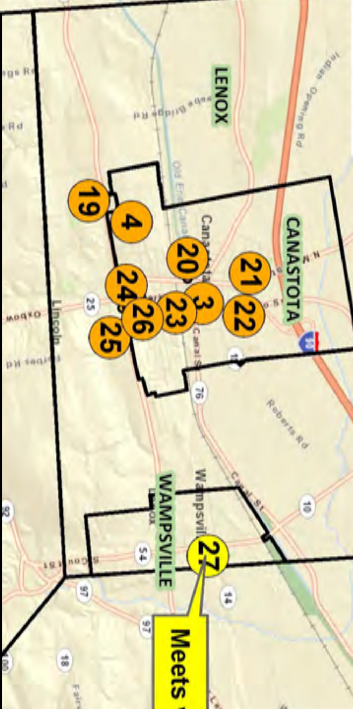

Wheelchair Accessible Service

CAZENOVIA-CHITTENANGO-CANASTOTA Bus #2

Map #	Address	Municipality	Location	Morning	Afternoon
1	5262 State Route 20	Munnsville	MUNNSVILLE HOTEL	5:45 AM	
2	533 Main St.	Oneida	HAZEL CARPENTER HOME	6:00 AM	
3	103 South Peterboro St	Canastota	KEYBANK	6:10 AM	
4	138 Dominic Bruno Blvd	Canastota	MADISON COUNTY OFFICE FOR THE AGING	6:15 AM	
5	331 Russell St	Chittenango	STONEHEDGE NURSING HOME	6:25 AM	
6	Arch/Genesee St	Chittenango	INTERSECTION	6:30 AM	
7	239 West Genesee St.	Chittenango	NY PIZZERIA	6:32 AM	
8	100 Albany St	Cazenovia	CAZENOVIA LIBRARY	6:45 AM	
9	2777 Route 20	Cazenovia	DIELECTRIC LABS, INC.	6:50 AM	
10	2711 Route 20	Cazenovia	MARQUARDT SWITCHES, INC.	6:55 AM	
11	85 - 87 - 89 Nelson St	Cazenovia	TOPS (CAZENOVIA) ON CALL	7:00 AM	
12	21 Fernway Green	Cazenovia	FENNWAY GREEN APARTMENTS	7:33 AM	
13	13 Carriage House Circle	Cazenovia	CARRIAGE LANE GARDEN APARTMENTS	7:35 AM	
14	24 Nelson St	Cazenovia	C.C.L.F SENIOR HOUSING (CAZENOVIA)	7:38 AM	
9	2777 Route 20	Cazenovia	DIELECTRIC LABS, INC.		3:25 PM
10	2711 Route 20	Cazenovia	MARQUARDT SWITCHES, INC.		3:30 PM
8	100 Albany St	Cazenovia	CAZENOVIA LIBRARY		3:33 PM
15	41 Albany St	Cazenovia	COMMON GROUNDS (KINNEY PHARMACY)		3:36 PM
16	304 East Genesee St.	Chittenango	MEDWELL MEDICAL		3:55 PM
5	331 Russell St	Chittenango	STONEHEDGE NURSING HOME		4:06 PM
17	200 Tom Tom St	Chittenango	C.C.L.F SENIOR HOUSING (Chittenango)		4:15 PM
18	201 Tuscarora Rd	Chittenango	SALVATION ARMY		4:20 PM
19	1327 Seneca Tmpk	Canastota	OWL WIRE		4:30 PM
4	138 Dominic Bruno Blvd	Canastota	MADISON COUNTY OFFICE FOR THE AGING		4:32 PM
20	102 West Center St	Canastota	CANASTOTA LIBRARY		4:37 PM
21	400 Lamb Av	Canastota	STONELEIGH HOUSING		4:41 PM
22	340 North Peterboro Street	Canastota	CEDAR HOUSE APARTMENTS		4:46 PM
3	103 South Peterboro St	Canastota	KEYBANK		4:50 PM
23	205 South Peterboro St	Canastota	LENOX/CANASTOTA OFFICES/POLICE DEPT.		4:52 PM
24	423 South Peterboro St	Canastota	RENT AID		4:54 PM
25	3462 Conifer Dr	Canastota	LENOX LANDING APARTMENTS		4:56 PM
26	3400 Seneca Tmpk	Canastota	TOPS (CANASTOTA)		4:58 PM
27	138 North Court Street	Wampsville	MADISON COUNTY DMV/DSS BUILDING	8:43 AM	5:00 PM
28	3400 Seneca Tmpk	Canastota	TOPS (CANASTOTA)	9:30 AM	5:05 PM
28	3400 Seneca Tmpk	Canastota	TOPS (CANASTOTA) ON CALL	Until 10 AM	Until 6 PM

MADISON TRANSIT SYSTEM
Your Coordinated Mobility Solution